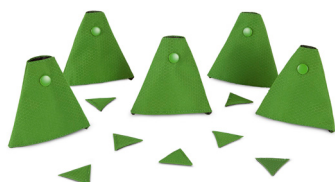

FURTHER INFORMATION

- **Available colors:** The SUV 60H station has also been developed in black and charcoal grey to equip more discreet Units medical teams.
- **Station identification:** A color identification kit (blue, red or green) consisting of 5 sleeves and 7 velcros is offered with the purchase of your SUV 60H. Plates of stickers are also provided for the personalization of the protective shield.